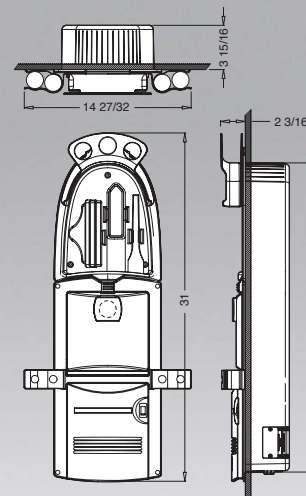

Surface Mount

InterVac™

GarageVac Accessories

All accessories listed below are included with both the Surface Mount and Flush Mount versions of the GarageVac.

Telescoping wand including floor tool with rollers and horsehair

2-part upholstery tool with horsehair

Dashboard brush for car

Crevice tool

Wand holder clip

40-foot stretch hose assembly

Surface Mount

Install anywhere you like for added convenience.

Model GH-120

Surface mounted with 5-foot electric cord.

Flush Mount

Quick and easy installation inside a 2x4 stud wall.

Model GF-120

Recess mounted for hard wire installation.

GarageVac Specifications:

120 volt, 12 amps, 50/60 hz, 400 air watts, 100 H₂O lift.
230/240 volt, 6 amps, 50/60 hz.

Colors Available

Racing Red Sleek Black Dove Grey Modern White

Patented

GarageVac by:

InterVac Design Corp.
Palm City, FL 34990
1-888-499-1925
www.garagevac.com

GarageVac

Garage Organization Meets the 21st Century

Designed specifically for your garage, GarageVac will exceed your expectations in suction power, ease of installation and versatility. Great for hobby shops and utility rooms too.