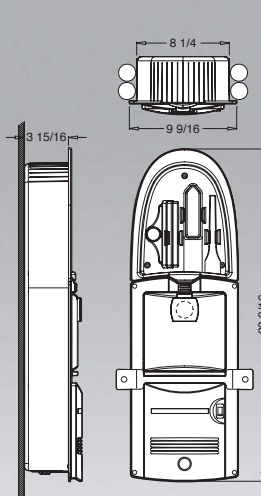

## GarageVac Accessories

All accessories listed below are included with both the Surface Mount and Flush Mount versions of the GarageVac.

Telescoping wand including floor tool with rollers and horsehair

2-part upholstery tool with horsehair

Dashboard brush for car

Crevice tool

Wand holder clip

40-foot stretch hose assembly